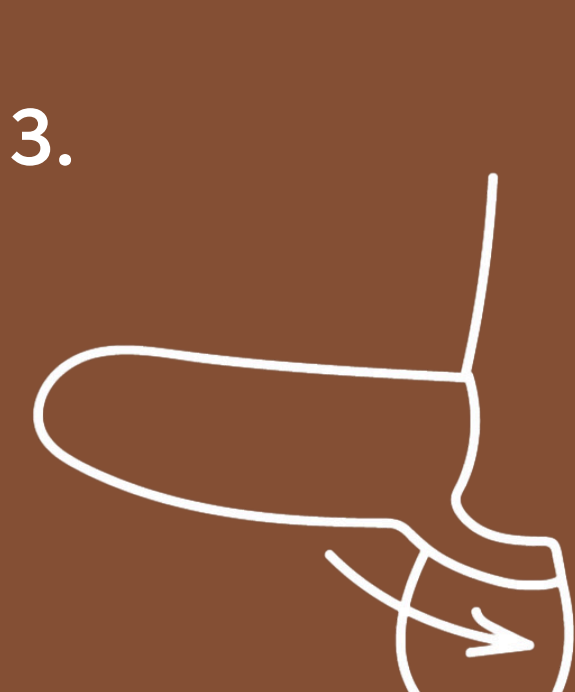

Feels like a second skin

Excellent stretch

Fits any size

Delicate TPE

REAL EXTRA SENSE

Improves the sensation of sex thanks to its bright texture!
Adds 1 cm in length and 1.5 cm in diameter.

Two types of internal relief

Delicate TPE

HOW TO USE

1. add lubricant inside

2. put the sleeve on the penis

3. attach the ring to the scrotum

4. add lubricant on top of the sleeve

*do not use instead of a condom