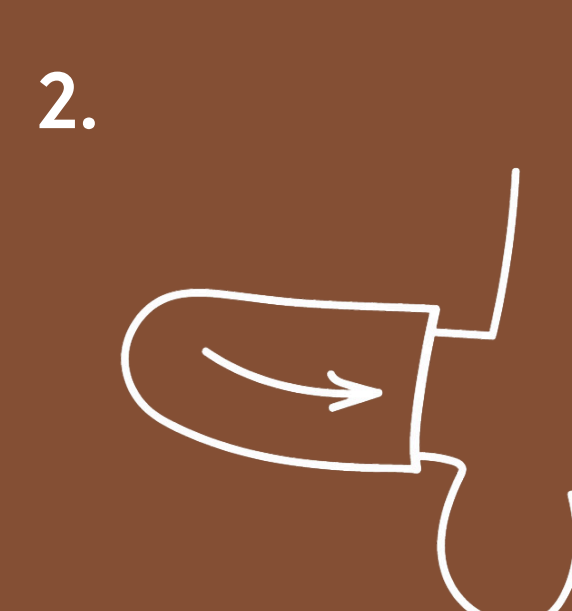

Feels like a second skin

Excellent stretch

Fits any size

Delicate TPE

REAL EXTRA SENSE

Improves the sensation of sex thanks to its bright texture!
Adds 1 cm in length and 1.5 cm in diameter.

Two types of internal relief

Suitable for those who do not feel an urgent need to increase the size, but want to experience new sensations due to the bright double-sided relief

Feels like a second skin

Excellent stretch

Fits any size

Delicate TPE

HOW TO USE

1. add lubricant inside

2. put the sleeve on the penis

3. attach the ring to the scrotum

4. add lubricant on top of the sleeve

*do not use instead of a condom