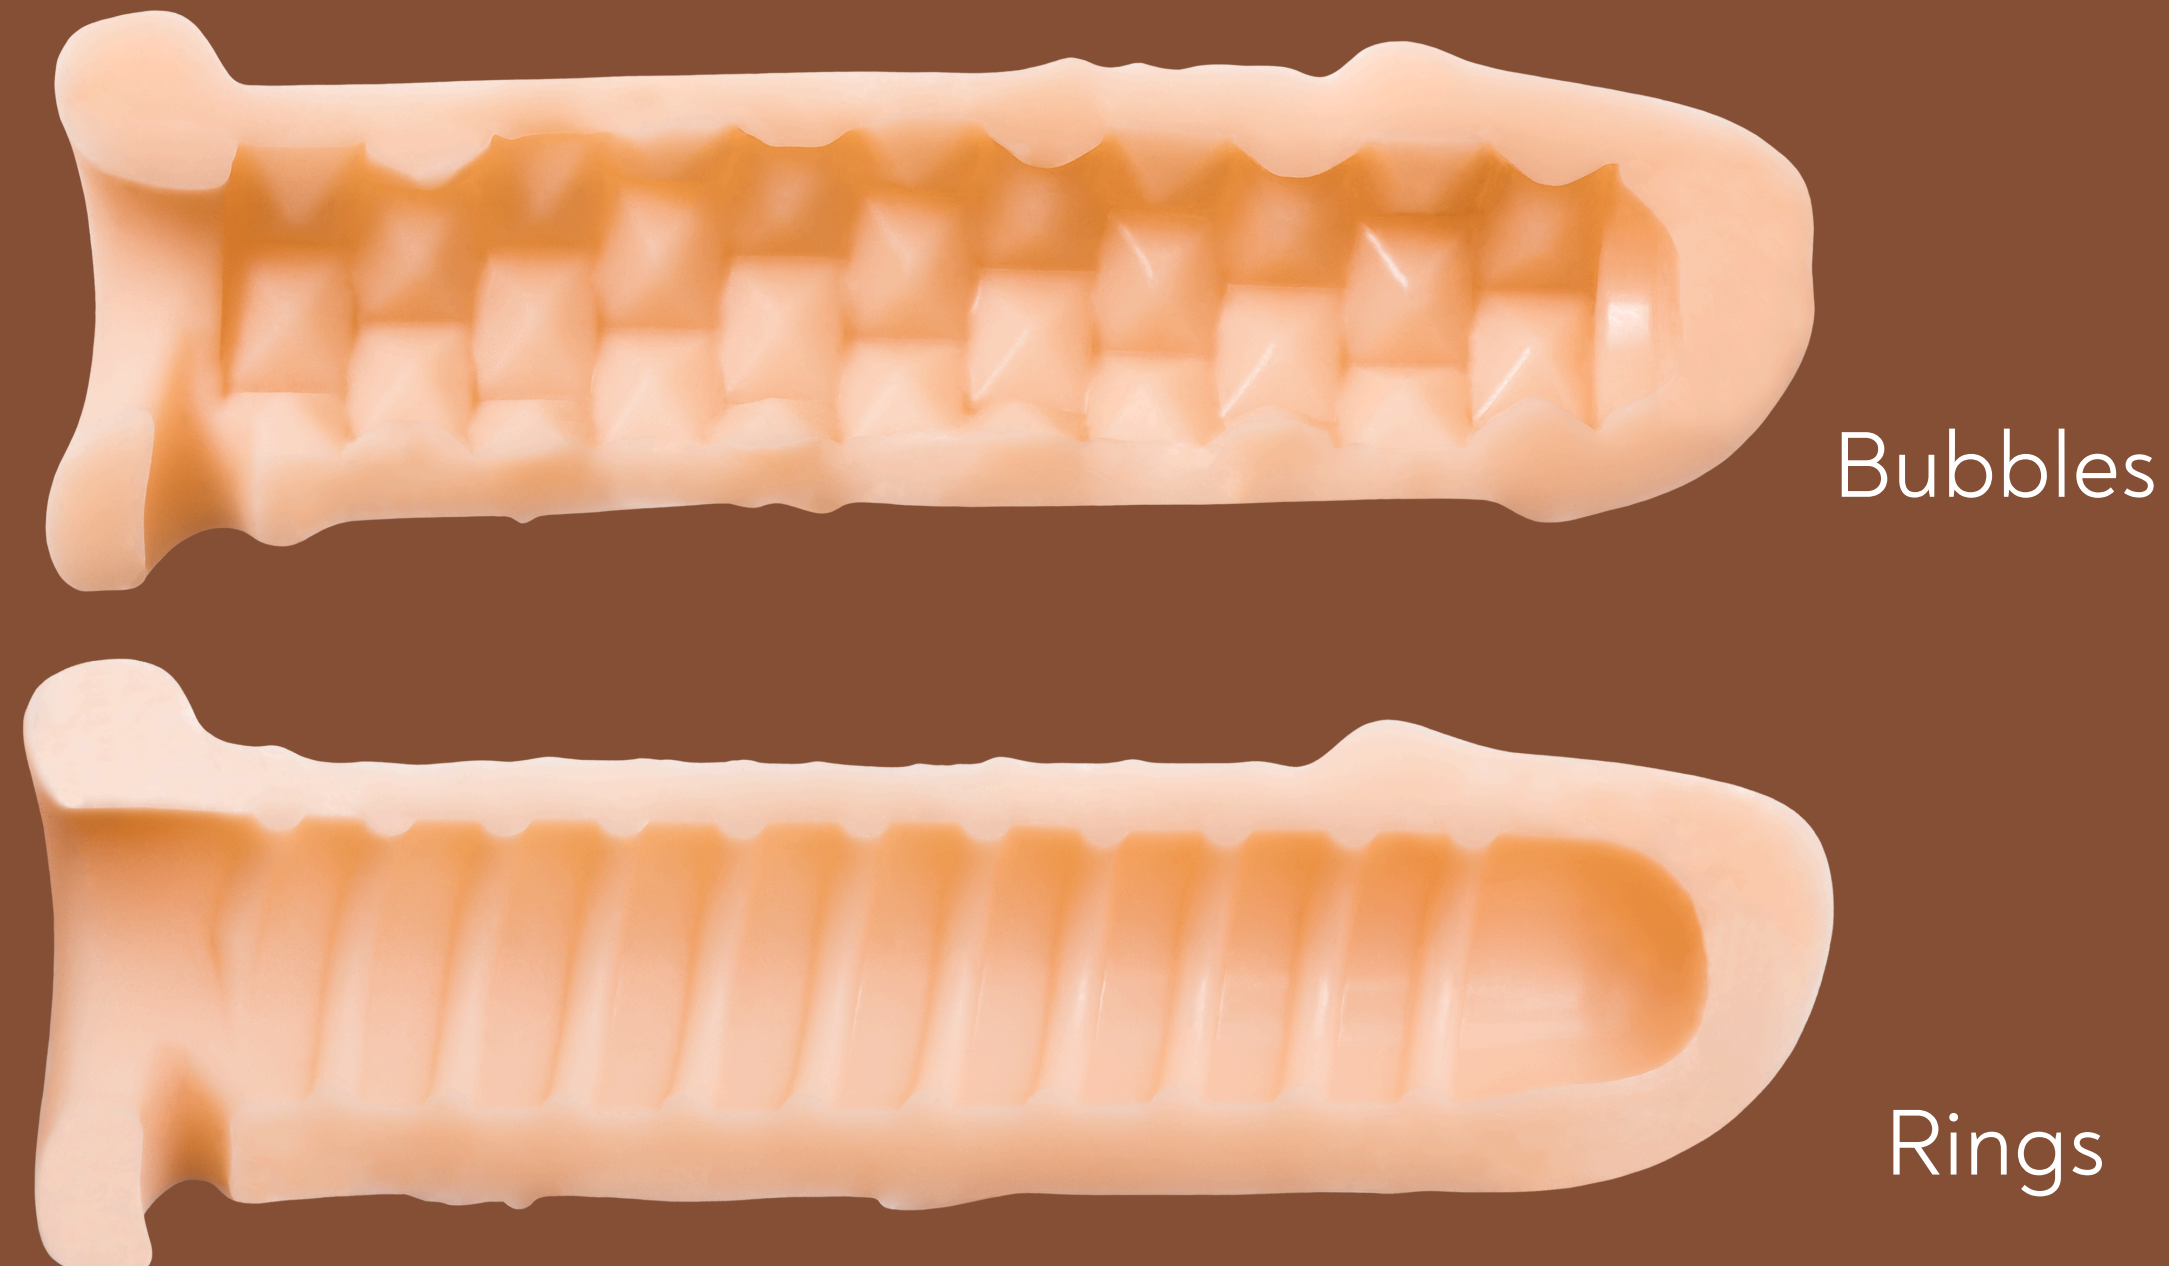

built-in extension cord

Two types of internal relief

Suitable for those who want to increase the length and diameter of the penis, as well as add new sensations to the process thanks to the double-sided relief

Feels like a second skin

Excellent stretch

Fits any size

Delicate TPE

REAL EXTRA SENSE

Improves the sensation of sex thanks to its bright texture!
Adds 1 cm in length and 1.5 cm in diameter.

Two types of internal relief

Suitable for those who do not feel an urgent need to increase the size, but want to experience new sensations due to the bright double-sided relief

Feels like a second skin

Excellent stretch

Fits any size

Delicate TPE

HOW TO USE

1. add lubricant inside

2. put the sleeve on the penis

3. attach the ring to the scrotum

4. add lubricant on top of the sleeve

*do not use instead of a condom