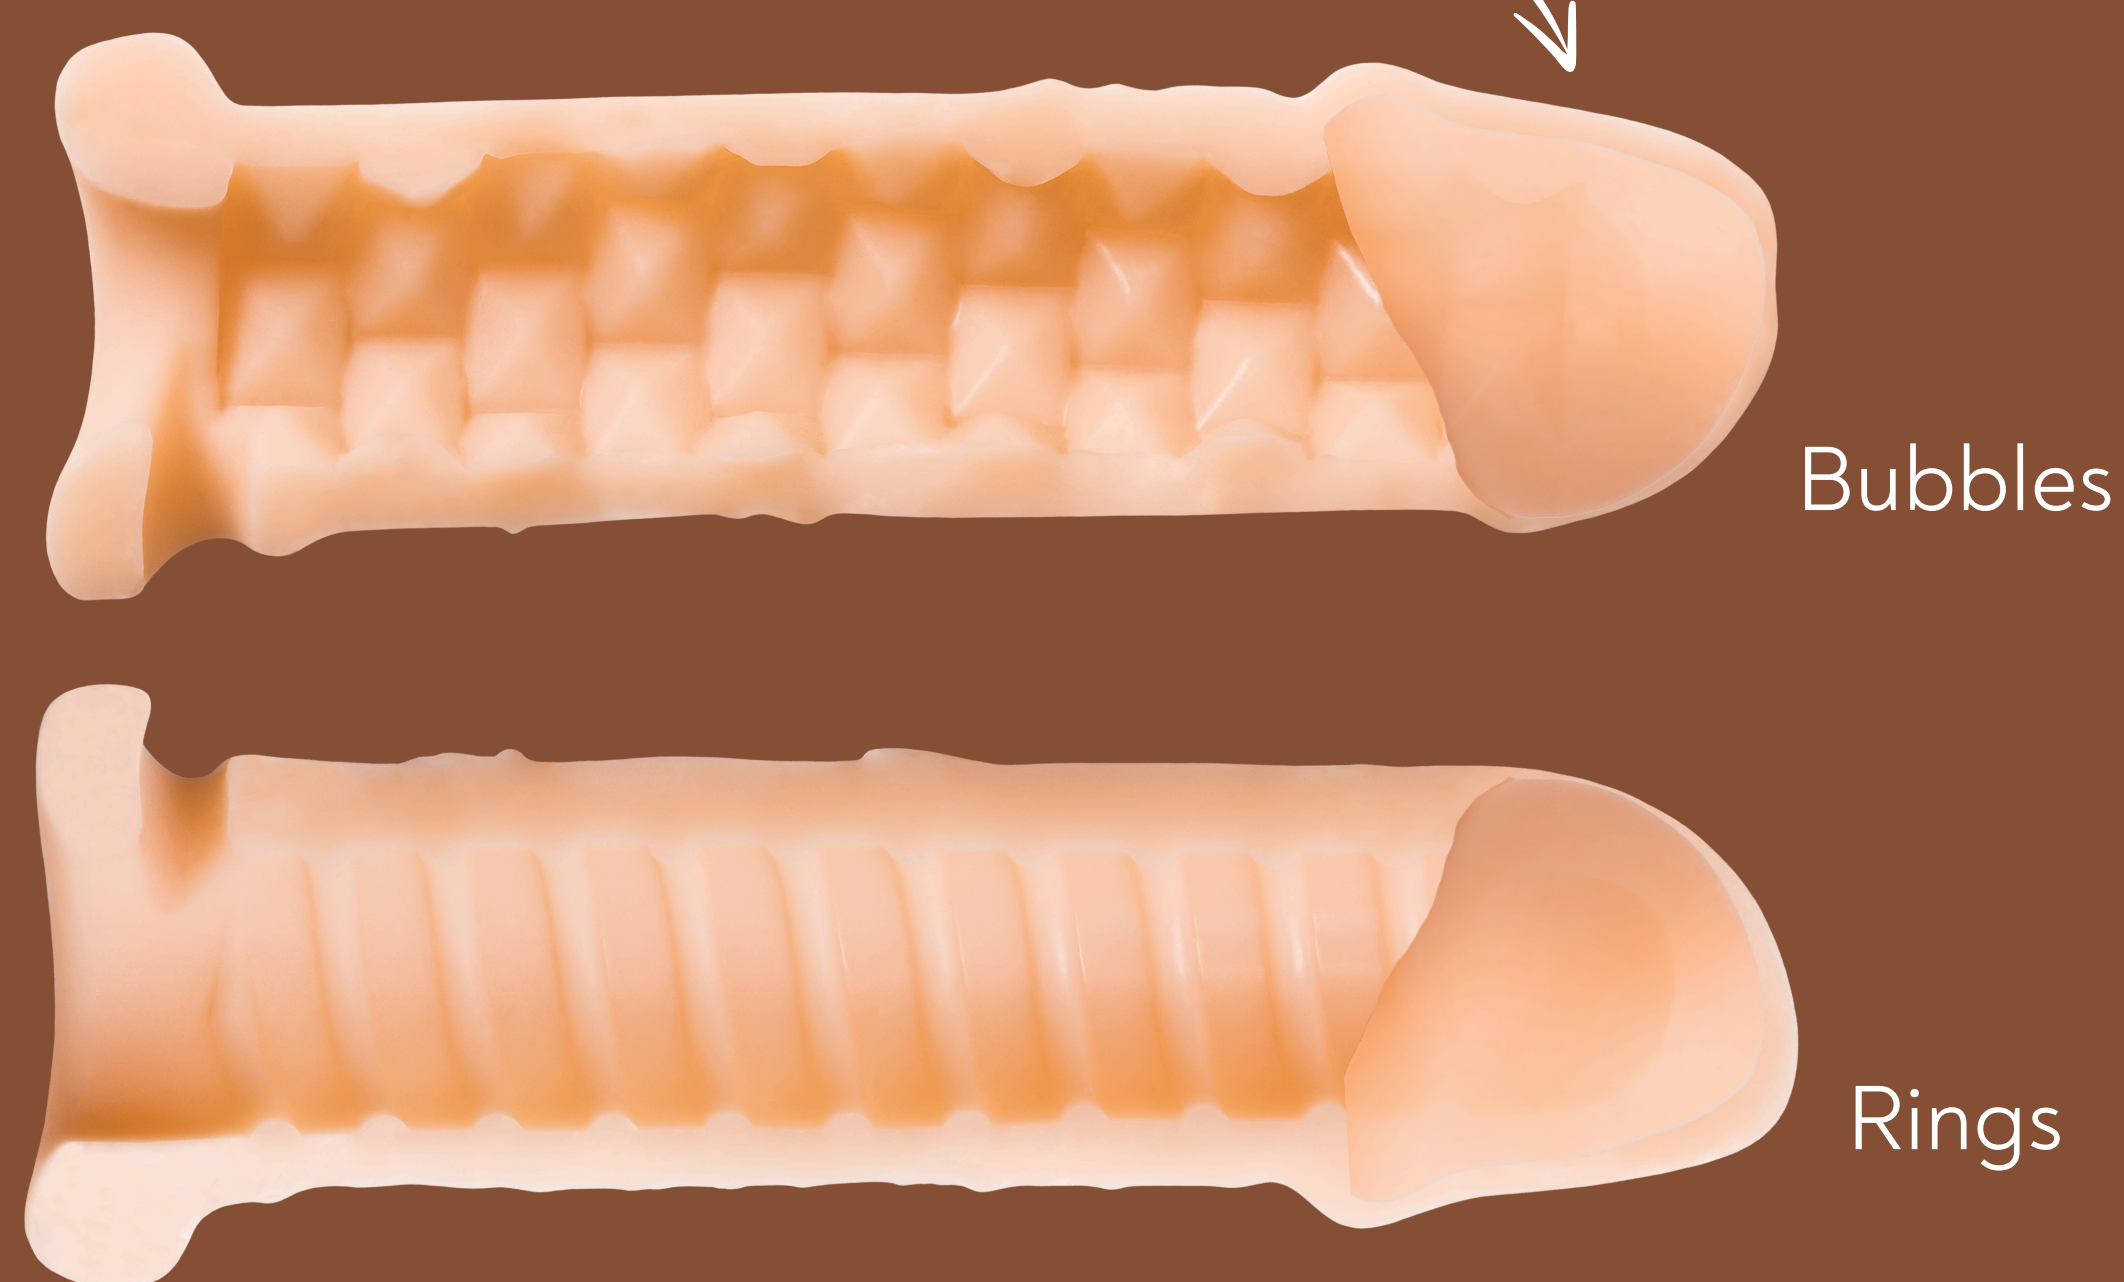

REAL

a collection of realistic penis attachments designed to increase the size of the penis and add extra sensations to intimate moments

EXTRA SIZE

EXTRA SENSE

REAL EXTRA SIZE

Makes the penis longer by 3 cm and 1.5 cm larger in diameter!

built-in extension cord

Two types of internal relief

Suitable for those who want to increase the length and diameter of the penis, as well as add new sensations to the process thanks to the double-sided relief

Feels like a second skin

Excellent stretch

Fits any size

Delicate TPE

REAL EXTRA SENSE

Improves the sensation of sex thanks to its bright texture!
Adds 1 cm in length and 1.5 cm in diameter.

Two types of internal relief

Suitable for those who do not feel an urgent need to increase the size, but want to experience new sensations due to the bright double-sided relief

Feels like a second skin

Excellent stretch

Fits any size