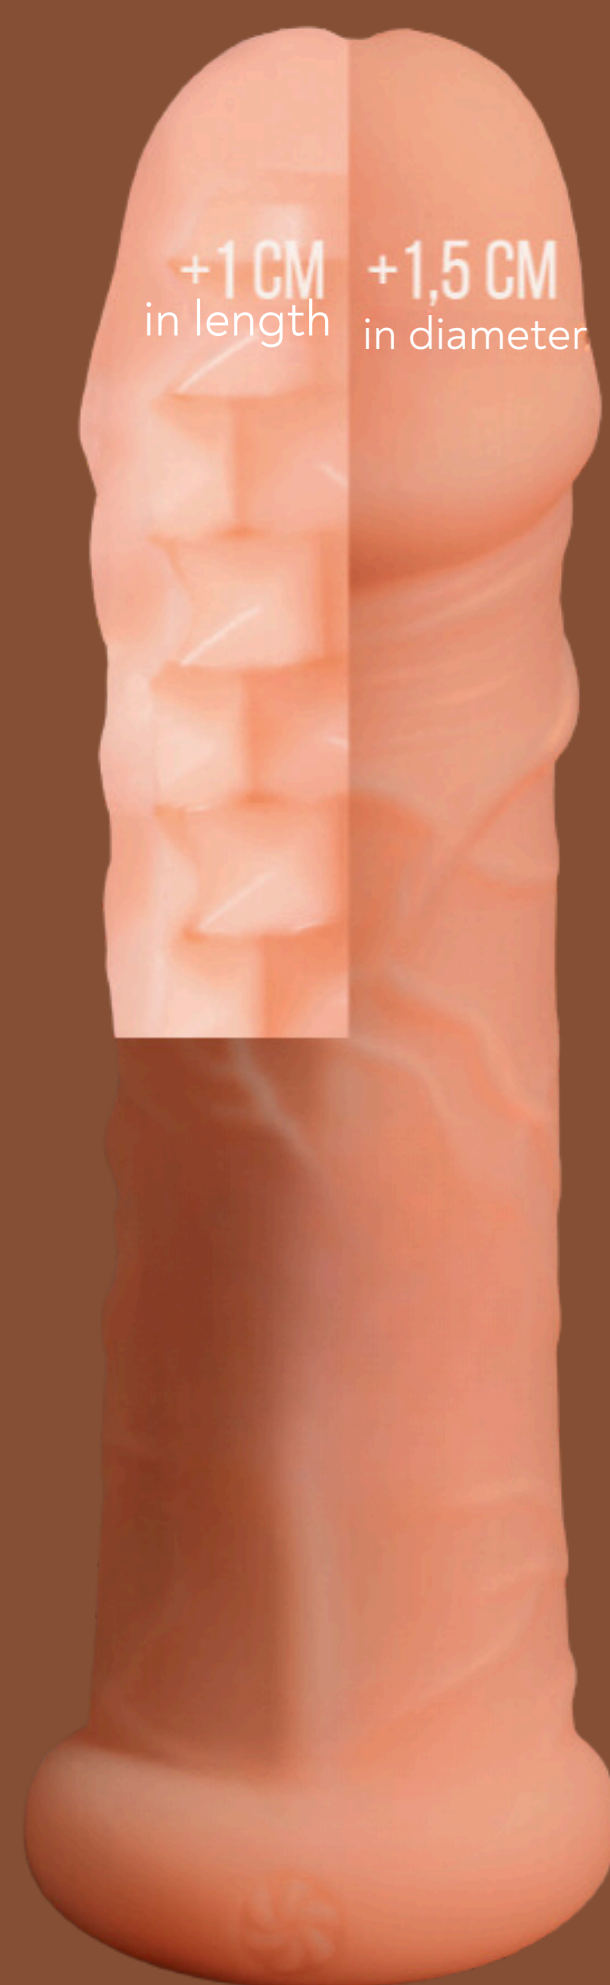

REAL

a collection of realistic penis attachments designed to increase the size of the penis and add extra sensations to intimate moments

EXTRA SIZE

EXTRA SENSE

REAL EXTRA SIZE

Makes the penis longer by 3 cm and 1.5 cm larger in diameter!

built-in extension cord

Two types of internal relief

Suitable for those who want to increase the length and diameter of the penis, as well as add new sensations to the process thanks to the double-sided relief

Feels like a second skin

Excellent stretch

Fits any size

Delicate TPE

REAL EXTRA SENSE

Improves the sensation of sex thanks to its bright texture!
Adds 1 cm in length and 1.5 cm in diameter.

Two types of internal relief

Suitable for those who do not feel an urgent need to increase the size, but want to experience new sensations due to the bright double-sided relief

Feels like a second skin

Excellent stretch

Fits any size